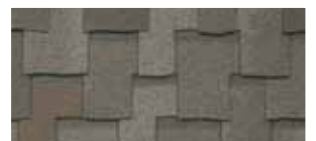

Chalet Wood · Chalet de bois